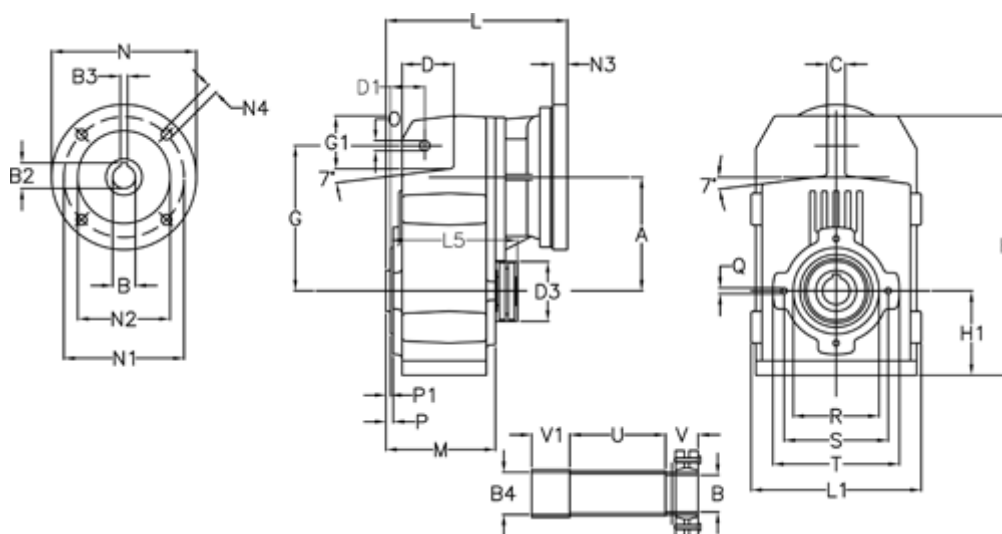

Article number: 29560582645225

Description: Shaft mounted gear
A514S-826,4-P71B5

Measures

A = 211.30	D1 = 65.0	I5 = 222.0	P1 = 4.5	V1 = 50
B = 52	d3 = 120	M = 163.0	Q = M12x19	
B1 = 14	G = 278	N = 160	R = 180	
B2 = 16.3	G1 = 105.5	N1 = 130	S = 215	
B3 = 5	H = 479.0	N2 = 110	T = 250	
B4 = 54	H1 = 144.0	N4 = M8x16	Tightening torque N m = 14.5	
C = 20	L = 339.5	O = 22	U = 91.0	
D = 93.5	L1 = 273	P = 8.5	V = 62	